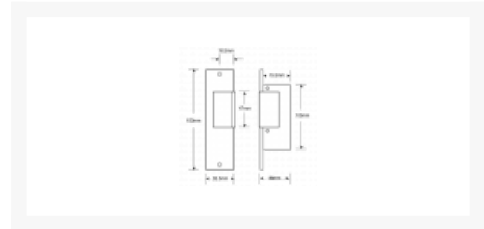

ASEC A11 & A15 Deep Jaw Mortice Release

Description

A deep jawed mortice release

Features

- Deep jaw
- Low duty
- 12V DC are continuously rated

Product Table

	AS9533 12VAC F/L
	AS9534 12VDC F/L
	AS9535 12VDC F/U