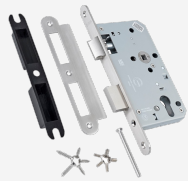

Features

- Escape sashlock with split follower - spindle supplied
- EN 1634-1 and Certifire approved when used with the appropriate intumescent kit
- Bolt through fixing holes to DIN 18251
- 20mm single throw bolt
- Backset: 60mm
- Centres 72mm
- Quick reversible latch
- Galvanised steel lockcase with satin nickel plating for corrosion resistance
- Grade 316 stainless steel single piece round or square forend

Product Table

L32976

Radius 5760.60.R.SS