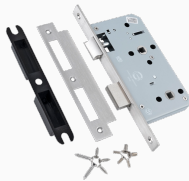

Description

The Briton 5730 is a DIN standard mortice bathroom lock suitable for use on bathroom doors and those requiring a privacy function. It has a 60mm backset with 78mm centres and a profiled latch which is reversible. One turn of a thumbturn will throw the bolt 20mm. The 5730 bathroom lock has been fire tested to EN 1634-1 for use on fire doors up to 1hr timber / 4hr steel when used with the appropriate intumescent kit (Briton 5000.IP).

10 Year
Guarantee

60mm Backset

Complies To BS
EN 12209

78mm Centres

Fire Tested

Features

- Grade 316 stainless steel single piece round or square forend
- EN 1634-1 and Certifire approved when used with the appropriate intumescent kit
- Reversible
- Bolt through fixing holes to DIN 18251
- 20mm single throw bolt
- Backset: 60mm
- Centres 78mm
- Quick reversible latch
- Galvanised steel lockcase with satin nickel plating for corrosion resistance

Product Table

L32970

Radius 5730.60.R.SS

L32971

Square 5730.60.S.SS