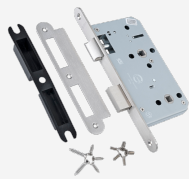

Description

The Briton 5730 is a DIN standard mortice bathroom lock suitable for use on bathroom doors and those requiring a privacy function. It has a 60mm backset with 78mm centres and a profiled latch which is reversible. One turn of a thumbturn will throw the bolt 20mm. The 5730 bathroom lock has been fire tested to EN 1634-1 for use on fire doors up to 1hr timber / 4hr steel when used with the appropriate intumescent kit (Briton 5000.IP).

10 Year
Guarantee

60mm Backset

Complies To BS
EN 12209

78mm Centres

Fire Tested

Features

- Grade 316 stainless steel single piece round or square forend
- EN 1634-1 and Certifire approved when used with the appropriate intumescent kit
- Reversible
- Bolt through fixing holes to DIN 18251
- 20mm single throw bolt
- Backset: 60mm
- Centres 78mm
- Quick reversible latch
- Galvanised steel lockcase with satin nickel plating for corrosion resistance

Product Table

L32970

Radius 5730.60.R.SS

L32971

Square 5730.60.S.SS