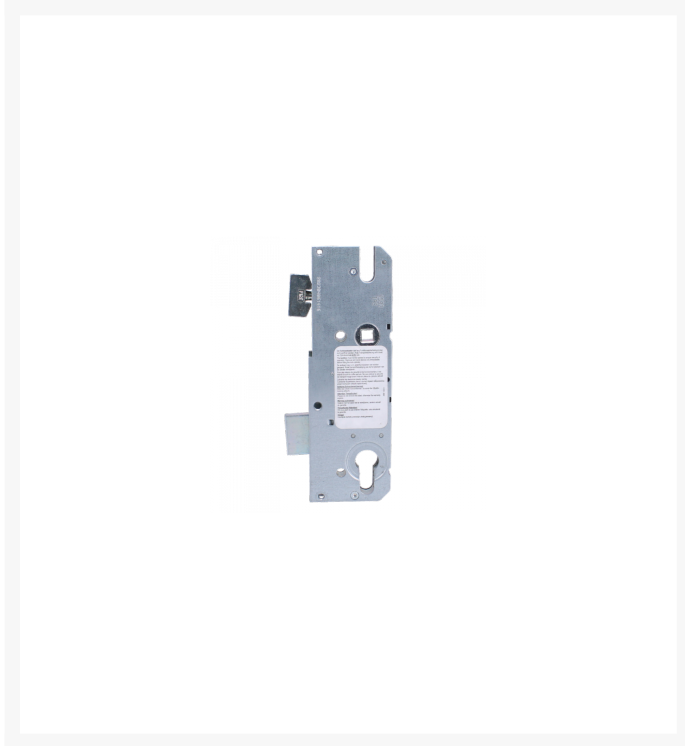

WINKHAUS Keywind Gearbox

Description

A Winkhaus keywind latch & deadbolt single spindle gearbox with 92mm centres.

45mm Backset

92mm Centres

Features

- Single spindle
- Keywind latch and deadbolt
- Centre gearbox only

Product Table

L34042

45mm Backset