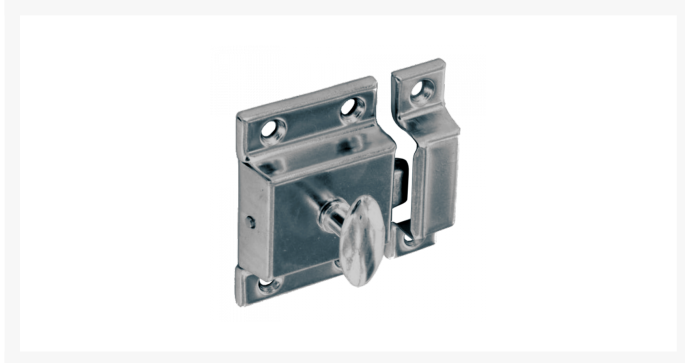

ASEC Cupboard Turn 50mm

Description

Asec cupboard latch with oval shaped turn, suitable for use on kitchen doors and cupboards.

Features

- Spring loaded latch
- Suitable for kitchen doors and cupboards
- Screws included
- Oval shaped turn

Product Table

AS12388

Brass Plated

AS12387

Nickel Plated