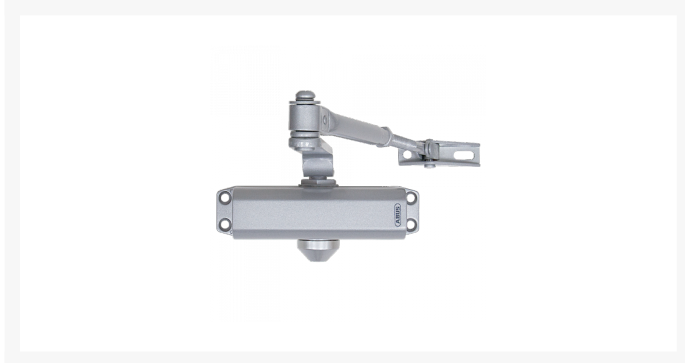

## ABUS AC4223 Overhead Door Closer Size 2-3

### Description

The Abus AC4223 is a EN 2-3 strength overhead door closer with adjustable closing speed. It is suitable for lightweight internal doors up to 60Kg in weight and a maximum width of 950mm.

Size 2

Size 3

Adjustable Closing  
Action

### Features

- Suits internal doors up to 60Kg in weight and 950mm wide
- EN power size 2 - 3
- Adjustable closing speed