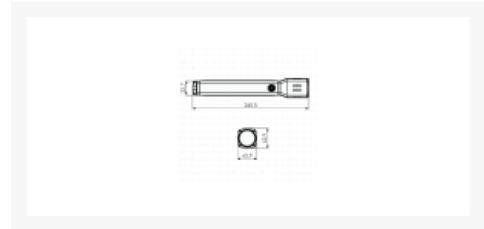

ABUS LED Torch 500 Lumen With 200 Metre Beam Range And Zoom TL-525

Description

The Abus TL-525 is a 500 lumen LED torch with flashing and red light functions. Suitable for many indoor and outdoor activities this torch has a beam range of 200 metres and is supplied complete with batteries and a storage pouch.

IP44 Ingress Protection Rating

Features

- 500mm lumen white LED light
- Power modes: High - Medium - Red Light - Off - Stroboscope (Flashing)
- 3 x C (LR14) batteries included
- Storage pouch with hanging hook and hand loop
- Flashing function
- IP44 - Splash proof
- Range 200 metres with zoom function (change light beam)
- 3w red light