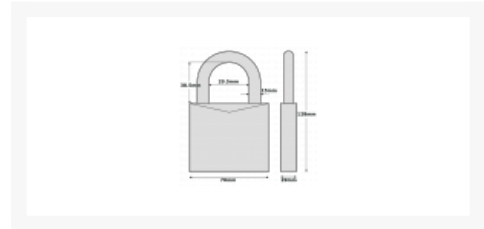

ABUS 83/70 Rock Series 2 Open Shackle Steel Padlock Body Only Without Cylinder

Description

The ABUS Rock 83/70 Series 2 open shackle body only padlock is designed to be used in conjunction with an appropriate cylinder, making it ideal for integrating in to an existing keying system. The 15mm diameter shackle and 70mm wide body are made of hardened special steel, with the addition of a special Nano Protect coating for extra corrosion resistance.

This padlock is supplied body only without a cylinder and there are three versions to choose from - one that accepts a Scandinavian oval cylinder, a version that accepts a 40mm half euro cylinder and a version that accepts a Fig 8 interchangeable cylinder.

Supplied With No Keys

Operated By Euro Cylinder

Operated By Oval Cylinder

Weather Resistant

Features

- CEN grade 5
- Open shackle
- 70mm wide body
- Double bolted mechanism
- Nano protect coating for extra corrosion resistance
- Fig 8 version accepts interchangeable cylinders
- EPZ' version accepts 40mm half euro cylinder (10/30)
- O' version accepts Scandinavian oval cylinders
- Body only padlock