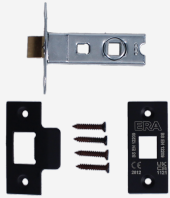

Features

- Simple latch for internal doors
- Reversible handing
- Suitable for use on smoke or fire resisting door sets when fitted with the compatible intumescent strip
- Can be used with lever or knob handles
- Suit 35mm-54mm door thickness

Product Table

L35410

65mm Black (Matt)