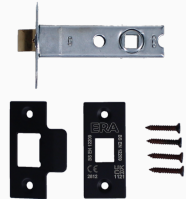

L35411

75mm Black (Matt)