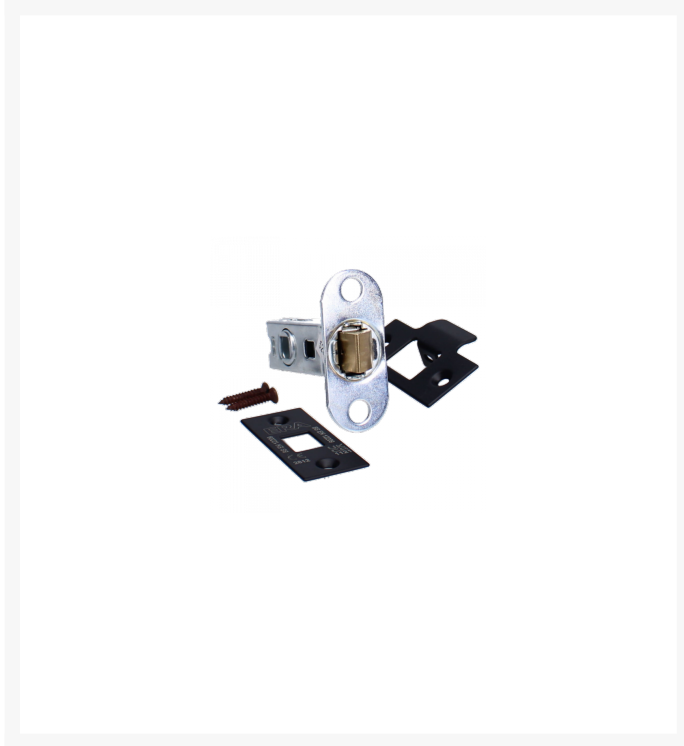

## ERA 1880 & 1894 CE Tubular Latch

### Description

---

Tubular latch from Era suitable for use on internal doors 35mm - 54mm thick. Available in two sizes this CE marked latch can be used with either lever or knob handles and is supplied complete with a strike plate.

## Features

---

- Simple latch for internal doors
- Reversible handing
- Suitable for use on smoke or fire resisting door sets when fitted with the compatible intumescent strip
- Can be used with lever or knob handles
- Suit 35mm-54mm door thickness

### L35410

65mm Black (Matt)