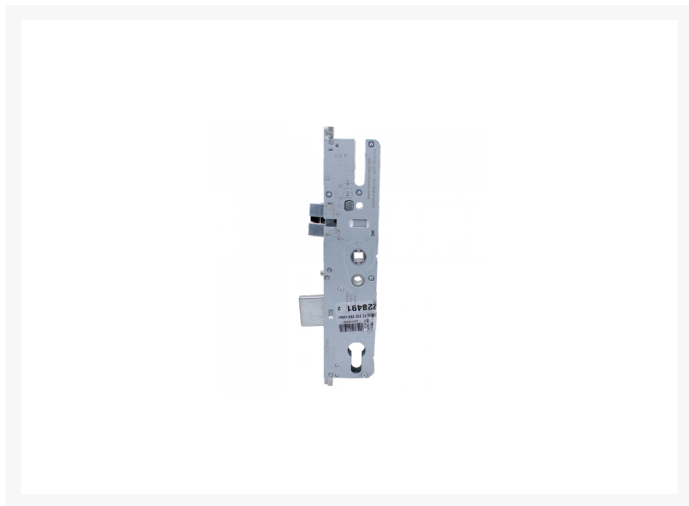

MACO Lever Operated Push Button Latch Release GTS Gearbox

Description

Lever operated single spindle latch gearbox from Maco with euro profile lockcase and 92mm centres.

35mm Backset

92mm Centres

Operated By Euro Cylinder

Features

- Euro profile lock case
- Single spindle
- Push button latch release

Product Table

	L35366 28/92
	L26465 35/92
	L34537 45/92